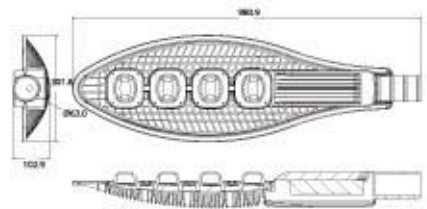

BROADWAY-200

DARK GREY

- 100-240V / 50-60Hz
- 4200K
- 4x50W
- 21000 lm
- Average Life: 50.000 Hrs