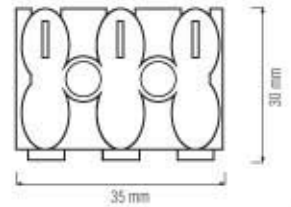

3 Pole Wire Spring Connector

- 0,2-1,5 mm² / 0,5-2,5 mm² / 1,5-6,0 mm²
- 5A/380V / 10A/380V / 25A/380V
- 3 Pole