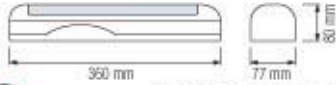

084 010 0016

ROSSI

HL 303