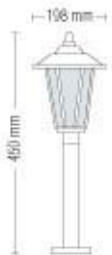

075 006 0001
HL 240

AKASYA-1

- 220-240V / 50-60Hz
- Stainless Steel Body
- Diffuser: Glass
- Max 60W

075 006 0002
HL 242

AKASYA-2

- 220-240V / 50-60Hz
- Stainless Steel Body
- Diffuser: Glass
- Max 60W

075 006 0003
HL 243

AKASYA-3

- 220-240V / 50-60Hz
- Stainless Steel Body
- Diffuser: Glass
- Max 60W

075 006 0004
HL 244

AKASYA-4

- 220-240V / 50-60Hz
- Stainless Steel Body
- Diffuser: Glass
- Max 60W

075 006 0005
HL 245

AKASYA-5

- 220-240V / 50-60Hz
- Stainless Steel Body
- Diffuser: Glass
- Max 60W

075 006 0006
HL 245P

AKASYA-6

- 220-240V / 50-60Hz
- Stainless Steel Body
- Diffuser: Glass
- Max 3x60W