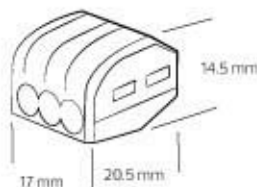

103 001 0003

3 POLE COMPACT CONNECTOR

CONNECTOR-3

- Voltage: 400V/4kV-
- Max. 32A
- Wire Range: 0.08 - 4 mm²
- Wiring Type: Spring Clamping 28-10AWG