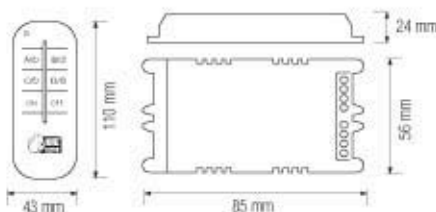

Specification

- Working voltage: AC 180-240V 50Hz
- Operation Range: 30m-60m in 360 degree (in open area)
- Tungsten filament lamp<1000W Energy saving lamp/LED<300W Energy saving lamp/LED<6 PCS
- Working voltage: 12V(A23 alkaline battery)

30m-60m