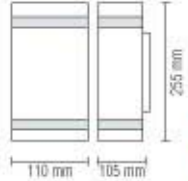

075 010 0001
HL 246

GARDENYA-1

- 220-240V / 50-60Hz
- Stainless Steel Body+PC
- Max 35W

Bulb included

075 010 0002
HL 247

GARDENYA-2

- 220-240V / 50-60Hz
- Stainless Steel Body+PC
- Max 2x35W

Bulb included