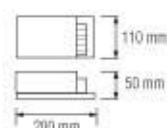

VEGA-200

- AC 220-240V / 50-60Hz
- Output Voltage: DC 12V
- Output Power: 200W
- Output Current: 17A
- For 40m 35x28 SMD LED Strip
- For 13m 50x50 SMD LED Strip