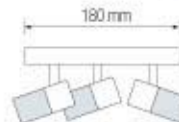

DALYAN-5

MAT CHROME

- 220-240V / 50-60Hz
- Max. 3x40W