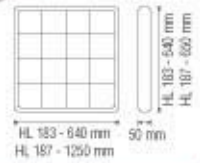

054 007 0080

HL 183 4x20W

054 008 0160

HL 187 4x40W

SURFACE TYPE

- 220-240V / 50-60Hz
- With built-in suitable ballast & starter
- For Lamp: 4x20W, 4000 lm
  4x40W, 10000 lm