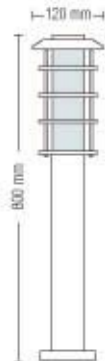

HOROZ ELECTRIC