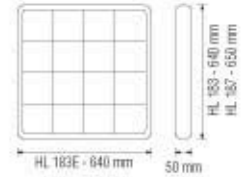

SURFACE TYPE

- 220-240V / 50-60Hz
- With built-in suitable electronic ballast
- For Lamp: 4x20W, 4000 lm