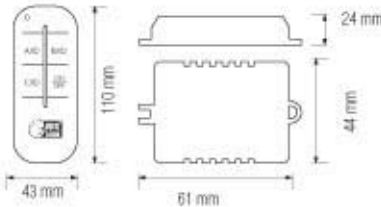

CONTROLLER-1

105 001 0001

Wireless Lighting Controller Switch

Specification

- Working voltage: AC 180-240V 50Hz
- Operation Range: 30m-60m in 360 degree (in open area)
- Tungsten filament lamp<1000W Energy saving lamp/LED<300W Energy saving lamp/LED<6 PCS
- Working voltage: 12V(A23 alkaline battery)