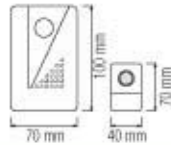

086 001 0001
HL 452

LORD

Specification

- Power Source: Emitter - 12V DC (Battery Included)
- Receiving: 3V/DC (2xAA1.5V)
- Working frequency: 315MHz
- Distance: 150m (open position)
- Sound level: 60 db max
- Sound type: 38 songs optional

086 001 0002
HL 453

SOLID

Specification

- Power Source: Emitter - 12V DC (Battery Included)
- Receiving: 4.5V/DC (3xAA1.5V)
- Working frequency: 315MHz
- Distance: 150m (open position)
- Sound level: 60 db max
- Sound type: 38 songs optional

Doorbell / Detector / Sensor /
Light Control Photosensor /
Timer / Wireless Lighting
Controller Switch

086 001 0004
HL 455

ALBA

Specification

- 4.5V
- Work Voltage of the Emitter: 12V
- Work Frequency: 315 MHz
- Remote Control: 120m (in open air)
- Sound Type: 38 Songs Optional

086 001 0003
HL 454

HELIX

Specification

- Operation Voltage: 4.5V DC (3xAA1.5V) or 12V DC Adaptor
- Sensing Distance: 5m
- Distance Range: 100'
- Sound level: 60 db max
- Sound type: Ding Dong
- Help, Welcome + Alarm

086 001 0005
HL 456

VIOLA

Specification

- 4.5V
- Work Voltage of the Emitter: 12V
- Work Frequency: 315 MHz
- Remote Control: 120m (in open air)
- Sound Type: 38 Songs Optional