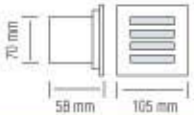

AKIK

- 220-240V / 50-60Hz
- Aluminium + Stainless Steel PCB Board
- 1.6W, 90 lm
- Average Life: 50.000 Hrs