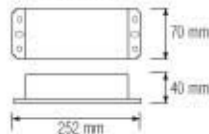

083 001 0120
HL 557

VESTA-120

WATERPROOF

- AC 220-240V / 50-60Hz
- Output Voltage: DC 12V
- Output Power: 120W
- Output Current: 10A
- For Max. 25m 35x28 SMD Led Strip
- For Max. 8m 50x50 SMD Led Strip