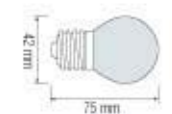

GLOBE BULB

40W, 240 lm

60W, 400 lm

FROSTED

- 220-240V / 50-60Hz
- Average Life: 1000 Hrs