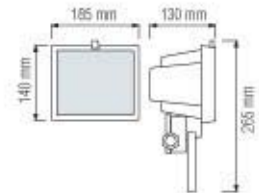

Bulb Included

065 001 0500

HL 101

WHITE
BLACK

220-240V / 50-60Hz
Max. 500W

Bulb Included

Halogen Projector
LED Projector
Projector Stand

065 001 1000