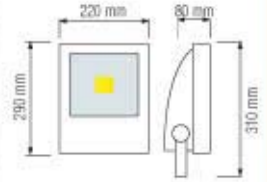

JAGUAR-30

BLACK

- 220-240V / 50-60Hz
- Average Life: 50.000 Hrs
- 30W, 2014 lm
- 6500K