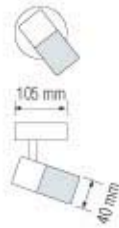

035 008 0001
HL 780

DALYAN-1

MAT CHROME

- 220-240V / 50-60Hz
- Max. 40W