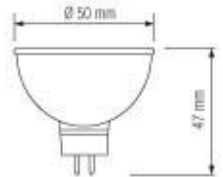

Halogen Lamp

JCDR OPEN

35W OPEN, 350 lm

50W OPEN, 650 lm

- 220-240V / 50-60Hz
- Average Life: 2.000 Hrs