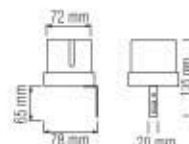

LUXOR

089 001 0003

HL 472

Specification

- Operation Voltage: 220-240V / 50-60Hz
- Ambient Light: < 50Lux
- Load Power: 2700W (25A)