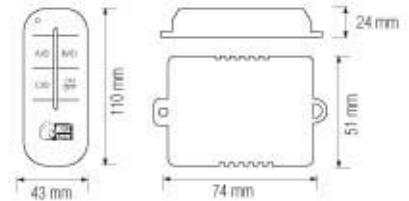

Specification

- Working voltage: AC 180-240V 50Hz
- Operation Range: 30m-60m in 360 degree (in open area)
- Tungsten filament lamp<1000W Energy saving lamp/LED<300W Energy saving lamp/LED<6 PCS
- Working voltage: 12V(A23 alkaline battery)