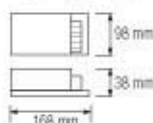

VEGA-120

- AC 220-240V / 50-60Hz
- Output Voltage: DC 12V
- Output Power: 120W
- Output Current: 10A
- For 20m 35x28 SMD LED Strip
- For 8m 50x50 SMD LED Strip