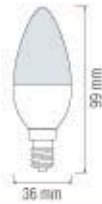

- 250 lm
- 3000K / 4200K / 6400K
- 175-250V / 50-60Hz
- Average Life: 25.000 Hrs