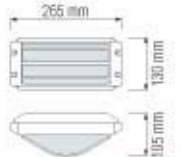

070 011 0060

HL 911

KARPAT

WHITE

BLACK

- 220-240V / 50-60Hz
- Max. 60W