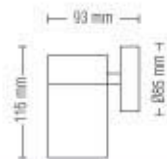

MANOLYA-1

- 220-240V / 50-60Hz
- Stainless Steel Body
- Diffuser: Glass
- Max 35W

Bulb included

075 008 0002
HL 266