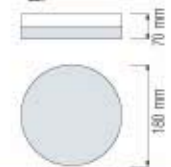

MAT CHROME

Diffuser: Glass

- 220-240V / 50-60Hz
- Max. 40W
- Max. 9W ESL