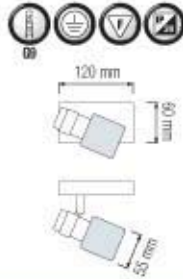

- 85-265V / 50-60Hz
- 18W
- 1400 lm
- 4000K
- Average Life: 30.000 Hrs

**HOROZ ELECTRIC****Ceiling Lamp / LED Ceiling Lamp**035 001 0002
HL 7151**MANYAS-2****CHROME**

- 220-240V / 50-60Hz
- Max. 40W

Bulb included