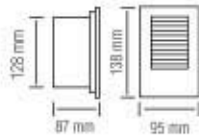

079 006 0002
HL 931L

KUVARS

- 220-240V / 50-60Hz
- 1.5W, 90 lm
- Average Life: 50.000 Hrs