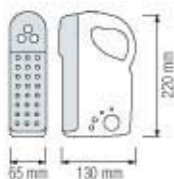

HAGI

HL 319LR