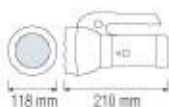

HOROZ ELECTRIC

Rechargeable & Emergency LED Lantern / Rechargeable LED Headlight

084 001 0001

CRUYFF

RECHARGEABLE

LED TORCH

HL 334L

- 220-240V / 50-60Hz
- 1W 100 lm
- 4V 900mAh Rechargeable Sealed-Acid Battery
- Duration Time: 2.5 Hours
- Average Life: 30.000 Hrs

ON-OFF

084 002 0001

ORTEGA

RECHARGEABLE

LED TORCH

HL 335L

- 220-240V / 50-60Hz
- 1W 100 lm
- 4V 900mAh Rechargeable Sealed-Acid Battery
- Duration Time: 2.5 Hours
- Average Life: 30.000 Hrs

ON-OFF

HOROZ ELECTRIC

Rechargeable & Emergency LED Lantern / Rechargeable LED Headlight

084 003 0001

MARADONA-1

RECHARGEABLE

LED TORCH

HL 336L

- 220-240V / 50-60Hz
- 3W 200 lm
- 4V 3Ah Rechargeable Sealed-Acid Battery
- Duration Time: 4 Hours
- Average Life: 30.000 Hrs

ON-OFF

084 003 0002

MARADONA-2

RECHARGEABLE

LED TORCH

HL 337L

- 220-240V / 50-60Hz
- 3W 200 lm
- 6V 4.5Ah Rechargeable Sealed-Acid Battery
- Duration Time: 6 Hours
- Average Life: 30.000 Hrs

ON-OFF