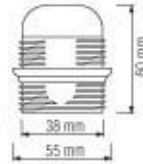

Lamp Holder

10 cm.

20 cm.

15 cm.