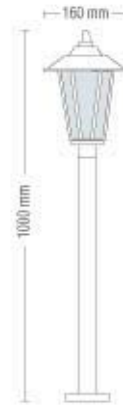

WHITE

- 220-240V / 50-60Hz
- Aluminium Body
- Diffuser: Glass
- Max 60W

075 012 0004
HL 270M

ERGUVAN-4

BLACK

- 220-240V / 50-60Hz
- Aluminium Body
- Diffuser: Glass
- Max 60W

075 012 0005
HL 270P

ERGUVAN-5