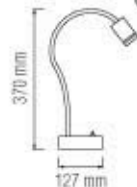

ALEYNA

RED

WHITE

BLACK

- 220-240V / 50-60Hz
- 3W, 130 lm
- 3000K
- Average Life: 30.000 Hrs