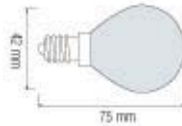

006 010 0060 60W

HL 430

GLOBE BULB

40W, 240 lm

60W, 400 lm

SOFT

- 220-240V / 50-60Hz
- Average Life: 1000 Hrs

GLOBE FROSTED-40