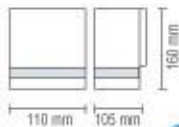

GARDENYA-3

- 220-240V / 50-60Hz
- Stainless Steel Body+PC
- Max 35W

Bulb included

075 010 0004
HL 249