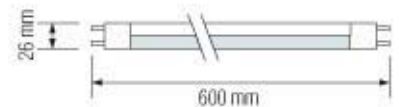

002 001 0009

SMD LED TUBE 60cm

LED TUBE-60

9W, 650 lm DAYLIGHT

- 220-240V / 50-60Hz
- Average Life: 25.000 Hrs
- 650 lm
- 6400 K

002 001 0018

SMD LED TUBE 120cm

LED TUBE-120