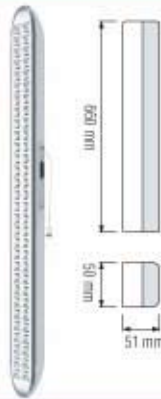

ZICO-6

084 012 0006

HL 312L

**RECHARGEABLE****LED LANTERN**

- 220-240V / 50-60Hz
- 60x1500 MCD 110° Bright LED Light
- 300 lm
- 2x4V 1.6Ah Rechargeable Sealed-Acid Battery
- Duration Time: Step 1: 9 Hours, Step 2: 2 Hours
- Average Life: 30.000 Hrs