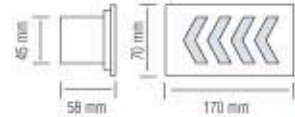

BERİL

- 220-240V / 50-60Hz
- Aluminium + Stainless Steel PCB Board
- 1.6W, 90 lm
- Average Life: 50.000 Hrs