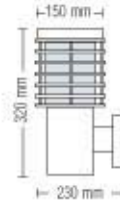

075 001 0002
HL 296

PALMIYE-2

BLACK

- 220-240V / 50-60Hz
- Stainless Steel and Galvanized Steel Body
- Diffuser: PC
- Max 100W
- Max 20W ESL

075 001 0004
HL 298

PALMIYE-4

BLACK

- 220-240V / 50-60Hz
- Stainless Steel and Galvanized Steel Body
- Diffuser: PC
- Max 100W
- Max 20W ESL