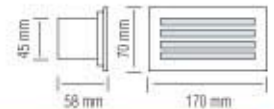

OLTU

- 220-240V / 50-60Hz
- Aluminium + Stainless Steel PCB Board
- 1.6W, 90 lm
- Average Life: 50.000 Hrs