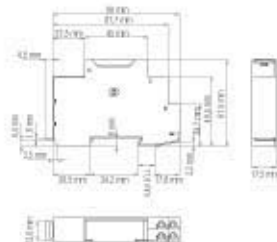

Mechanical Daily Slim Timer

- Working voltage: AC 220-240V 50Hz
- Power: 3500W
- Current: 16A
- 48 On/Off Programs
- Minimum Setting: 15 minutes
- 24 Hours Programming