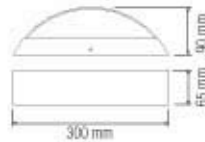

MEŞE

BLACK

- Aluminium Body
- 220-240V / 50-60Hz
- 5.5W
- 4100K
- 420 lm
- Average Life: 30.000 Hrs