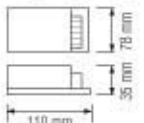

VEGA-60

- AC 220-240V / 50-60Hz
- Output Voltage: DC 12V
- Output Power: 60W
- Output Current: 5A
- For 10m 35x28 SMD LED Strip
- For 4m 50x50 SMD LED Strip