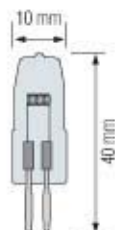

JCG 4

JCG 6.35

50W, 900 lm

- 12V
- Average Life: 2.000 Hrs