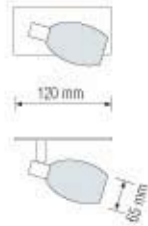

035 003 0001
HL 790N

MANAVGAT-1

CHROME

- 220-240V / 50-60Hz
- 9W ESL

035 003 0002
HL 791N