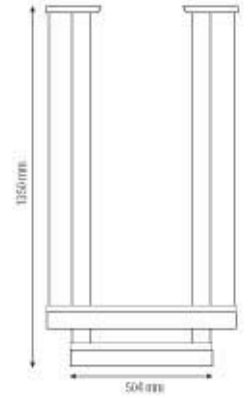

MASTER-42

019 003 0042

HL 867L

WHITE

- 220-240V / 50-60Hz
- Average Life: 50.000 Hrs
- 42W
- 2940 lm
- 4000K