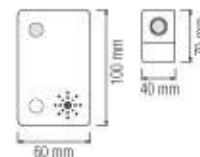

- 4.5V
- Work Voltage of the Emitter: 12V
- Work Frequency: 315 MHz
- Remote Control: 120m (in open air)
- Sound Type: 38 Songs Optional