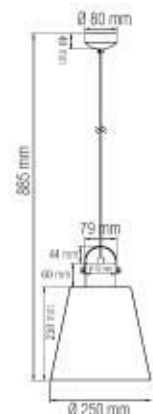

BLACK

WHITE

PINK

PURPLE

ORANGE

BLUE

- 180-260V / 50-60Hz
- Average Life: 30.000 Hrs
- 6W
- 300 lm
- 4200K