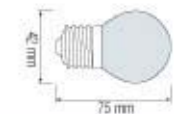

GLOBE BULB

40W, 240 lm

60W, 400 lm

SOFT

- 220-240V / 50-60Hz
- Average Life: 1000 Hrs