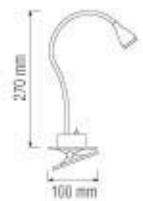

BEYZA

RED

WHITE

BLACK

- 220-240V / 50-60Hz
- 3W, 130 lm
- 3000K
- Average Life: 30.000 Hrs