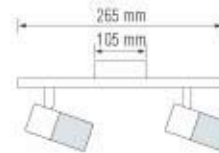

DALYAN-2

MAT CHROME

- 220-240V / 50-60Hz
- Max. 2x40W