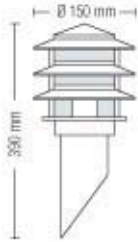

HOROZ ELECTRIC

Garden Lamp LED Garden Lamp

GARDEN LAMP / LED GARDEN LAMP

KAYIN-1

075 003 0001

HL 205

- 220-240V / 50-60Hz
- Stainless Steel and Galvanized Steel Body
- Diffuser: PC
- Max 60W

KAYIN-2