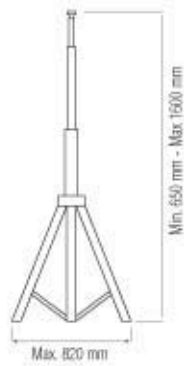

WITH PIR SENSOR

395 mm
110 mm
385 mm

Projector Stand

TRIPOD SINGLE

107 001 0001

- TRIPOD SINGLE STAND
- 1.8 meter H05VV-F cable

TRIPOD DOUBLE

107 001 0002