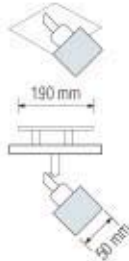

035 006 0001

HL 711

EFES-1

CHROME

- 220-240V / 50-60Hz
- Max. 40W