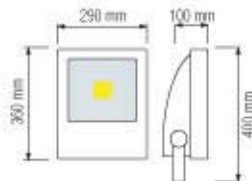

JAGUAR-50

BLACK

- 220-240V / 50-60Hz
- Average Life: 50.000 Hrs
- 50W, 3360 lm
- 6500K