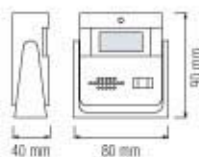

- Operation Voltage: 4.5V DC (3xAA1.5V) or 12V DC Adaptor
- Sensing Distance: 5m
- Distance Range: 100'
- Sound level: 60 db max
- Sound type: Ding Dong
- Help, Welcome + Alarm