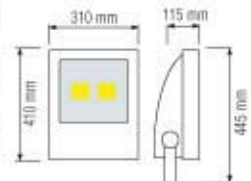

JAGUAR-100

BLACK

- 220-240V / 50-60Hz
- Average Life: 50.000 Hrs
- 2x50W, 6265 lm
- 6500K