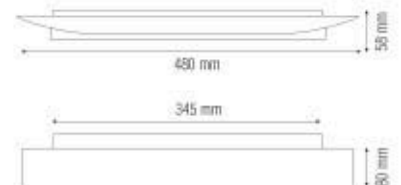

WHITE

- 85-265V / 50-60Hz
- 12W
- 950 lm
- 4000K
- Average Life: 30.000 Hrs