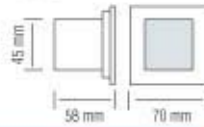

079 018 0001

HL 951L

GÜMÜŞ

- 220-240V / 50-60Hz
- Aluminium + Stainless Steel, PCB Board
- 0.9W, 57 lm
- Average Life: 50.000 Hrs