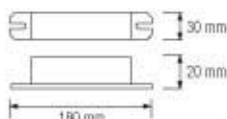

VESTA-25

WATERPROOF

- AC 220-240V / 50-60Hz
- Output Voltage: DC 12V
- Output Power: 25W
- Output Current: 2A
- For Max. 5m 35x28 SMD Led Strip
- For Max. 1,7m 50x50 SMD Led Strip