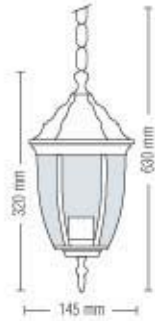

075 013 0003
HL 277

LEYLAK-3

ANTIQUE RED COPPER

BLACK

WHITE

- 220-240V / 50-60Hz
- Aluminium Body
- Diffuser: Glass
- Max 60W