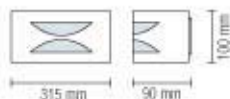

MANGO-3

- 220-240V / 50-60Hz
- Stainless Steel Body+PC
- Max 15W ESL

GARDEN LAMP / LED GARDEN LAMP