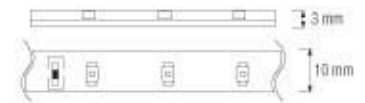

THREE CHIPS

220-240V

THREE CHIPS

HL 543L 081 004 0001
WATERPROOF

- Operation Voltage: 220-240V / 50-60Hz
- Power: 10W/m
- 30.000 lm, per 164ft reel
- Average Life: 30.000 Hrs
- Standart Length: 1m / 60 LED
- LED Type: 50x50 SMD
- LED View Angle: 120
- Package: 50 m / Roll
- 5 accessory

VOLGA

Can be cut each 1 meter.