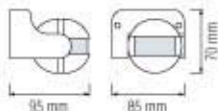

088 001 0004