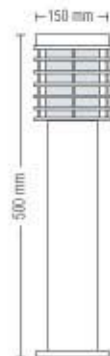

PALMIYE-3

BLACK

- 220-240V / 50-60Hz
- Stainless Steel and Galvanized Steel Body
- Diffuser: PC
- Max 100W
- Max 20W ESL