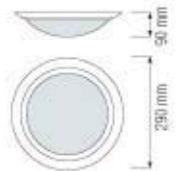

ILGAZ-2

026 001 0002

HL 634M

CHROME + MAT CHROME

Diffuser: Glass

- 220-240V / 50-60Hz
- Max. 60W
- Max. 12W ESL