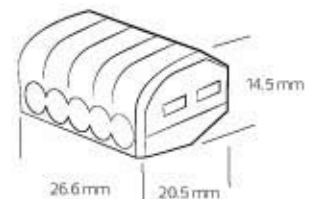

103 001 0005

5 POLE COMPACT CONNECTOR

CONNECTOR-5

- Voltage: 400V/4kV-
- Max. 32A
- Wire Range: 0.08 - 4 mm²
- Wiring Type: Spring Clamping 28-10AWG