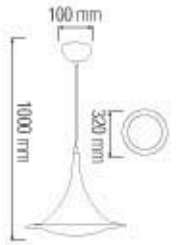

- BLACK
- WHITE
- PINK
- PURPLE
- ORANGE
- BLUE

- 220-240V / 50-60Hz
- Average Life: 30.000 Hrs
- 15W
- 1200 lm
- 4000K

LED PENDANT LAMP