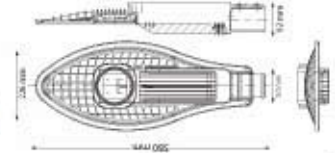

BROADWAY-50

DARK GREY

- 100-240V / 50-60Hz
- 4200K
- 1x50W
- 5250 lm
- Average Life: 50.000 Hrs