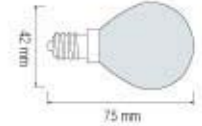

GLOBE BULB

40W, 240 lm

60W, 400 lm

FROSTED

- 220-240V / 50-60Hz
- Average Life: 1000 Hrs