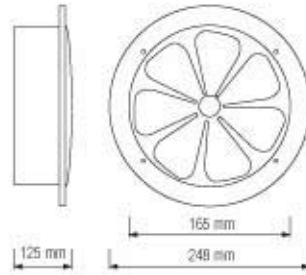

HOROZ ELECTRIC

Exhaust Fans

095 001 0160

HL 960

- 220-240V / 50-60Hz
- Air Flow: 450
- Speed: 1200
- Power Input: 35W
- Weight: 1,8kg
- Product Size: 24,8cm x 24,8cm x 12,5cm

HOROZ ELECTRIC