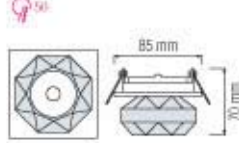

CLEAR BROWN BLUE

YELLOW PURPLE

- 220-240V / 50-60Hz
- Max. 20W