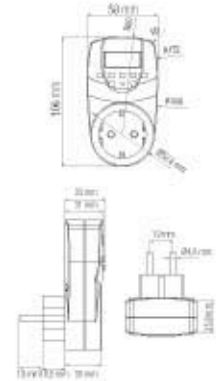

Digital Weekly Electronic Timer Plug

- Working voltage: AC 220-240V 50Hz
- Power: 3500W
- Current: 16A
- 20 On/Off Programs
- Minimum Setting: 1 minutes
- With Battery Ni-Mh