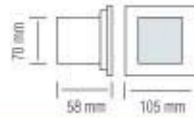

079 012 0002

HL 942L

MERCAN

- 220-240V / 50-60Hz
- Aluminium + Stainless Steel PCB Board
- 1.6W, 90 lm
- Average Life: 50.000 Hrs