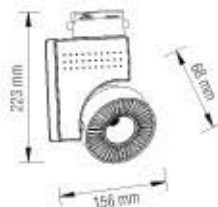

3 INCH

WHITE

BLACK

SILVER

- 220-240V / 50-60Hz
- Average Life: 40,000 Hrs
- 40W
- 2643 lm
- 4200K