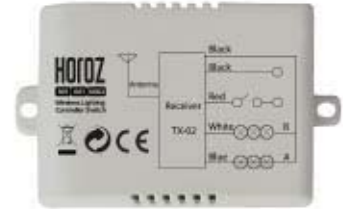

Specification

- Working voltage: AC 180-240V 50Hz
- Operation Range: 30m-60m in 360 degree (in open area)
- Tungsten filament lamp<1000W Energy saving lamp/LED<300W Energy saving lamp/LED<6 PCS
- Working voltage: 12V(A23 alkaline battery)