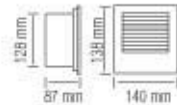

KALSİT

- 220-240V / 50-60Hz
- 1.8W, 105 lm
- Average Life: 50.000 Hrs