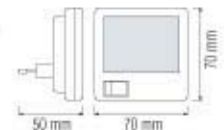

085 001 0006

HL 981L

SIMPSON

WHITE

(LANDSCAPE)

- 220-240V / 50-60Hz
- Each Led 2,3 lm
- Average Life: 20.000 Hrs