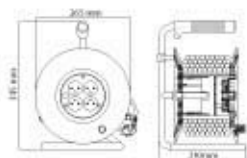

REEL-50

50 meters

- Operation Voltage: 250V~/50-60Hz
- Max. 3500W
- Max. 16A
- 3x1.5 mm²
- 4 Sockets
- 50 Meters
- Overload Protection