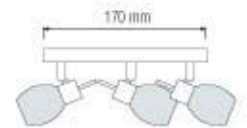

BERGAMA-1

CHROME

- 220-240V / 50-60Hz
- 3x9W ESL
- Max. 3x40W