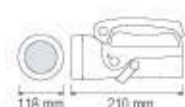

HOROZ ELECTRIC

Rechargeable & Emergency LED Lantern / Rechargeable LED Headlight

084 001 0001

CRUYFF

RECHARGEABLE

LED TORCH

HL 334L

- 220-240V / 50-60Hz
- 1W 100 lm
- 4V 900mAh Rechargeable Sealed-Acid Battery
- Duration Time: 2.5 Hours
- Average Life: 30.000 Hrs

ON-OFF

084 002 0001

ORTEGA

RECHARGEABLE

LED TORCH

HL 335L

- 220-240V / 50-60Hz
- 1W 100 lm
- 4V 900mAh Rechargeable Sealed-Acid Battery
- Duration Time: 2.5 Hours
- Average Life: 30.000 Hrs

ON-OFF

HOROZ ELECTRIC

Rechargeable & Emergency LED Lantern / Rechargeable LED Headlight

084 003 0001

MARADONA-1

RECHARGEABLE

LED TORCH

HL 336L

- 220-240V / 50-60Hz
- 3W 200 lm
- 4V 3Ah Rechargeable Sealed-Acid Battery
- Duration Time: 4 Hours
- Average Life: 30.000 Hrs

ON-OFF

084 003 0002

MARADONA-2

RECHARGEABLE

LED TORCH

HL 337L

- 220-240V / 50-60Hz
- 3W 200 lm
- 6V 4.5Ah Rechargeable Sealed-Acid Battery
- Duration Time: 6 Hours
- Average Life: 30.000 Hrs

ON-OFF