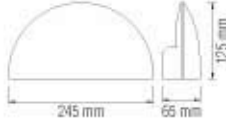

076 003 0006
HL 237L

ARDIÇ

BLACK

- Aluminium Body
- 220-240V / 50-60Hz
- 5.5W
- 4100K
- 385 lm
- Average Life: 30.000 Hrs