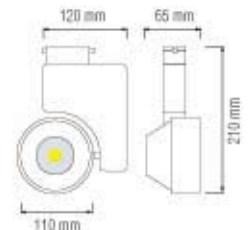

SILVER

- 220-240V / 50-60Hz
- Average Life: 40,000 Hrs
- 23W
- 1511 lm
- 4200K

PRAG-12

018 003 0012

HL 824L

4.2 INCH

WHITE

BLACK