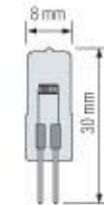

25W, 100 lm

40W, 220 lm

- 220-240V / 50-60Hz
- Average Life: 2.000 Hrs

JC G4 WHITE

20W, 120 lm

- 12V
- Average Life: 2.000 Hrs

HALOGEN LAMP

78mm