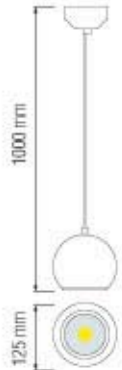

WHITE

BLACK

RED

- 220-240V / 50-60Hz
- Average Life: 30.000 Hrs
- 10W
- 507 lm
- 6400K