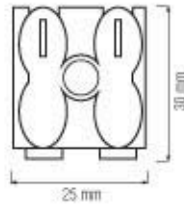

106 002 0015

WIRE SPRING-2/1.5

106 002 0025

WIRE SPRING-2/2.5

106 002 0060

WIRE SPRING-2/6

2 Pole Wire Spring Connector

- 0,2-1,5 mm² / 0,5-2,5 mm² / 1,5-6,0 mm²
- 5A/380V / 10A/380V / 25A/380V
- 2 Pole