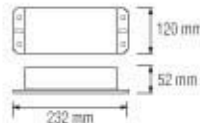

VESTA-200

WATERPROOF

- AC 220-240V / 50-60Hz
- Output Voltage: DC 12V
- Output Power: 200W
- Output Current: 17A
- For Max. 40m 35x28 SMD Led Strip
- For Max. 13m 50x50 SMD Led Strip