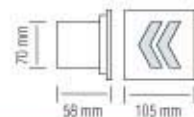

ONIKS

- 220-240V / 50-60Hz
- Aluminium + Stainless Steel PCB Board
- 1.6W, 90 lm
- Average Life: 50.000 Hrs