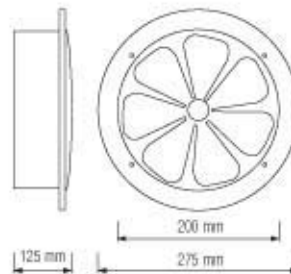

095 001 0200

HL 961

- 220-240V / 50-60Hz
- Air Flow: 780
- Speed: 1150
- Power Input: 40W
- Weight: 2,2kg
- Product Size: 27,5cm x 27,5cm x 12,5cm

095 001 0250

HL 962

- 220-240V / 50-60Hz
- Air Flow: 890
- Speed: 1100
- Power Input: 50W
- Weight: 2,4kg
- Product Size: 33,6cm x 33,6cm x 13cm