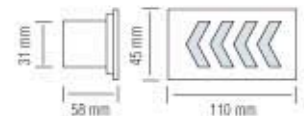

079 023 0002

HL 956L

PERA

- 220-240V / 50-60Hz
- Aluminium + Stainless Steel, PCB Board
- 1.2W, 72 lm
- Average Life: 50.000 Hrs