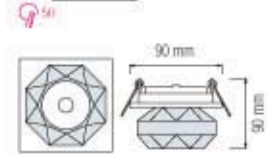

CLEAR BROWN BLUE

YELLOW PURPLE

- 220-240V / 50-60Hz
- Max. 20W