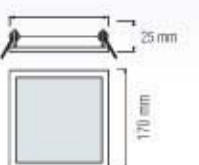

NEW

056 005 0012

SLIM / Sq-12

WHITE

- 220-240V / 50-60Hz
- 12W
- 660 lm
- 3000K / 4200K / 6000K
- Average Life: 50.000 Hrs

NEW

LED PANEL

SLIM/ Sq-15