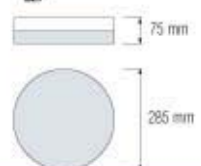

**MAT CHROME****Diffuser: Glass**

- 220-240V / 50-60Hz
- Max. 2x60W
- Max. 2x12W ESL

HOROZ ELECTRIC

Wall Light / LED Wall Light

ERDEK

029 001 0005

HL 855L

WHITE