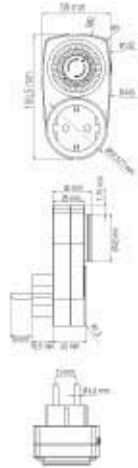

30m-60m

TIMER-1

108 001 0001

Mechanical Daily Timer Plug

- Working voltage: AC 220-240V 50Hz
- Power: 3500W
- Current: 16A
- 24 On/Off Programs
- Minimum Setting: 30 minutes
- 24 Hours Programming

TIMER-2

108 002 0001