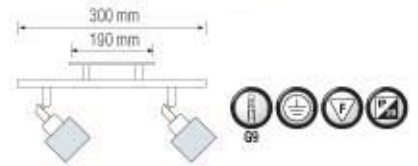

Bulb Included

035 006 0002

HL 712

EFES-2

CHROME

- 220-240V / 50-60Hz
- Max. 2x40W