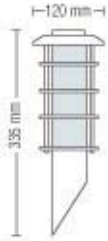

HOROZ ELECTRIC

Garden Lamp / LED Garden Lamp

075 002 0001
HL 200

LADİN-1

- 220-240V / 50-60Hz
- Stainless Steel and Galvanized Steel Body
- Diffuser: PC
- Max 60W
- Max 12W ESL

LADİN-3

075 002 0003
HL 202

- 220-240V / 50-60Hz
- Stainless Steel and Galvanized Steel Body
- Diffuser: PC
- Max 60W
- Max 12W ESL