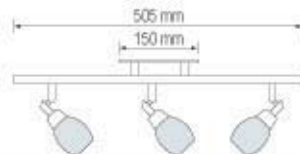

KEMER-3

CHROME

- 220-240V / 50-60Hz
- Max. 3x40W
- Max. 3x9W ESL