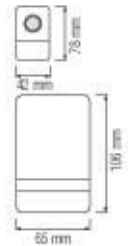

- 4.5V
- Work Voltage of the Emitter: 12V
- Work Frequency: 315 MHz
- Remote Control: 120m (in open air)
- Sound Type: 38 Songs Optional