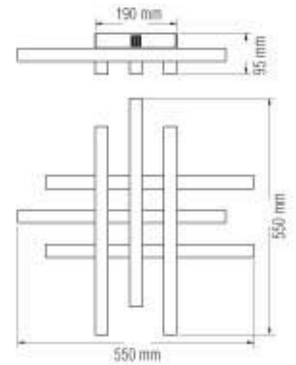

BLACK

WHITE

- 220-240V / 50-60Hz
- Average Life: 50.000 Hrs
- 50W
- 800 lm
- 4000K