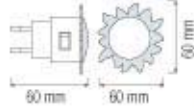

085 001 0002

HL 991L

REX

WHITE

BLUE

GREEN

RED

- 220-240V / 50-60Hz
- Each Led 2,3 lm
- Average Life: 20.000 Hrs