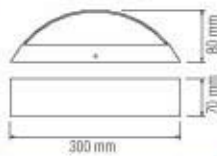

ZAKKUM

BLACK

- Aluminium Body
- 220-240V / 50-60Hz
- 3W
- 4100K
- 230 lm
- Average Life: 30.000 Hrs