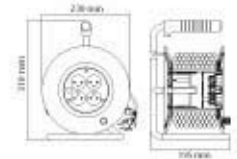

REEL-25

25 meters

- Operation Voltage: 250V~/50-60Hz
- Max. 3500W
- Max. 16A
- 3x1.5 mm²
- 4 Sockets
- 25 Meters
- Overload Protection