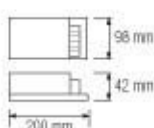

VEGA-150

- AC 220-240V / 50-60Hz
- Output Voltage: DC 12V
- Output Power: 150W
- Output Current: 12A
- For 30m 35x28 SMD LED Strip
- For 10m 50x50 SMD LED Strip