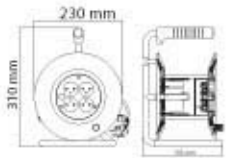

**HOROZ ELECTRIC**

Exhaust Fans

095 001 0160

HL 960

- 220-240V / 50-60Hz
- Air Flow: 450
- Speed: 1200
- Power Input: 35W
- Weight: 1,8kg
- Product Size: 24,8cm x 24,8cm x 12,5cm

**HOROZ ELECTRIC**

Exhaust Fan