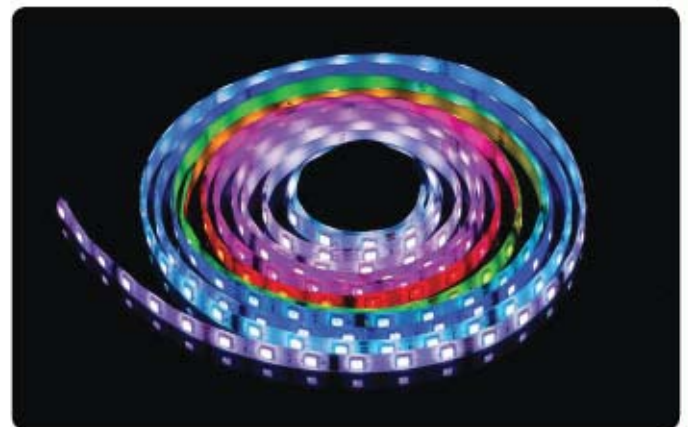

083 001 0120
HL 557

VESTA-120

WATERPROOF

- AC 220-240V / 50-60Hz
- Output Voltage: DC 12V
- Output Power: 120W
- Output Current: 10A
- For Max. 25m 35x28 SMD Led Strip
- For Max. 8m 50x50 SMD Led Strip

083 001 0180
HL 558

VESTA-180

WATERPROOF

- AC 220-240V / 50-60Hz
- Output Voltage: DC 12V
- Output Power: 180W
- Output Current: 15A
- For Max. 37m 35x28 SMD Led Strip
- For Max. 12m 50x50 SMD Led Strip

083 001 0200
HL 559

VESTA-200

WATERPROOF

- AC 220-240V / 50-60Hz
- Output Voltage: DC 12V
- Output Power: 200W
- Output Current: 17A
- For Max. 40m 35x28 SMD Led Strip
- For Max. 13m 50x50 SMD Led Strip

100 001 0072

RGB Controller 2A

- DC 12V - 24V
- Output Voltage: DC 12V - 24V
- Output Power: 72W
- Output Current: 2A/Each Color

For Max. 15m 35x28 SMD LED Strip
For Max. 9m 50x50 SMD LED Strip

100 002 0144

RGB Controller 4A

- DC 12V - 24V
- Output Voltage: DC 12V - 24V
- Output Power: 144W
- Output Current: 4A/Each Color

For Max. 30m 35x28 SMD LED Strip
For Max. 10m 50x50 SMD LED Strip

RGB Amplifier 12A

AMPLIFIER-12A

101 001 0144

- Input Voltage: DC 12V - 24V
- Output Voltage: DC 12V - 24V
- Output Power: 144W
- Output Current: 4A/Each Color
- 50x50 RGB Led Strips
  10 Meters with 60Leds/Meter.
- 35x28 RGB Led Strips
  30 Meters with 60Leds/Meter

144W

RGB Amplifier 24A

AMPLIFIER-24A

101 001 0288

- Input Voltage: DC 12V - 24V
- Output Voltage: DC 12V - 24V
- Output Power: 288W
- Output Current: 8A/Each Color
- 50x50 RGB Led Strips
  20 Meters with 60Leds/Meter.
- 35x28 RGB Led Strips
  60 Meters with 60Leds/Meter

288W