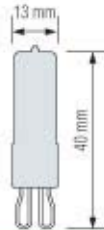

25W, 220 lm

40W, 500 lm

- 220-240V / 50-60Hz
- Average Life: 2.000 Hrs