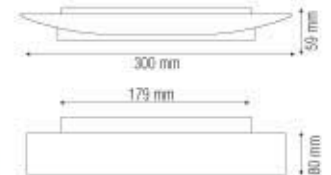

WHITE

- 85-265V / 50-60Hz
- 6W
- 340 lm
- 4000K
- Average Life: 30.000 Hrs