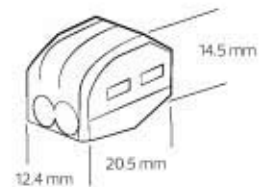

Compact Connector Wire Spring Connector

103 001 0002

2 POLE COMPACT CONNECTOR

CONNECTOR-2

- Voltage: 400V/4kV-
- Max. 32A
- Wire Range: 0.08 - 4 mm²
- Wiring Type: Spring Clamping 28-10AWG