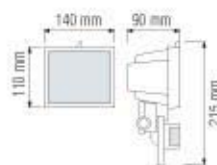

HL 102

WHITE
BLACK

220-240V / 50-60Hz
Max. 1000W

Bulb Included

065 002 0150

HL 104

WHITE
BLACK

220-240V / 50-60Hz
Max. 150W