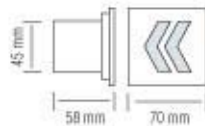

079 020 0001

HL 953L

BOR

- 220-240V / 50-60Hz
- Aluminium + Stainless Steel, PCB Board
- 0.9W, 57 lm
- Average Life: 50.000 Hrs