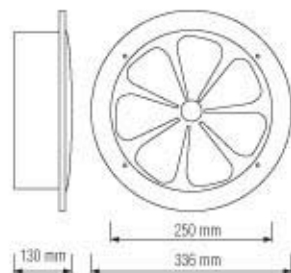

095 001 0200

HL 961

- 220-240V / 50-60Hz
- Air Flow: 780
- Speed: 1150
- Power Input: 40W
- Weight: 2,2kg
- Product Size: 27,5cm x 27,5cm x 12,5cm

095 001 0250

HL 962

- 220-240V / 50-60Hz
- Air Flow: 890
- Speed: 1100
- Power Input: 50W
- Weight: 2,4kg
- Product Size: 33,6cm x 33,6cm x 13cm