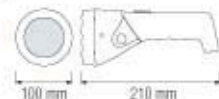

PUSKAS-3

084 005 0003

HL 333L