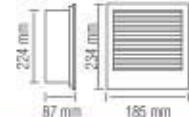

PIRLANTA

- 220-240V / 50-60Hz
- 2.7W, 160 lm
- Average Life: 50.000 Hrs