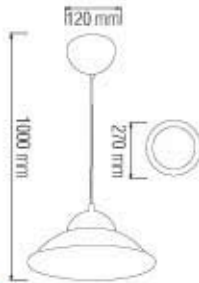

- BLACK
- WHITE
- PINK
- PURPLE
- ORANGE
- BLUE

- 220-240V / 50-60Hz
- Average Life: 30.000 Hrs
- 15W
- 1200 lm
- 4000K