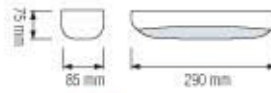

PLATINI

HL 323L