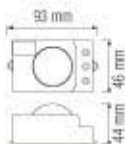

Specification

- Operation Voltage: 220-240V / 50-60Hz
- Detection Distance: 1-8 m (radius) adjustable
- Time-delay: Min. 10 sec + 3 sec, Max. 12 min + 1 min
- Ambient Light: < 3 - 2000Lux (adjustable)
- Average Load: Max 1200W (-220V AC) 300W (-220V AC)
- Detection Motion Speed: 0.6-1.5 m/s

088 001 0008

MEGANE

HL 487