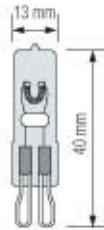

25W, 100 lm

40W, 220 lm

- 220-240V / 50-60Hz
- Average Life: 2.000 Hrs