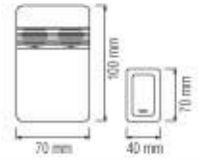

- Power Source: Emitter - 12V DC (Battery Included)
- Receiving: 4.5V/DC (3xAA1.5V)
- Working frequency: 315MHz
- Distance: 150m (open position)
- Sound level: 60 db max
- Sound type: 38 songs optional