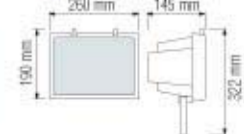

WHITE
BLACK

220-240V / 50-60Hz
Max. 1000W