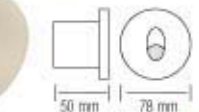

079 002 0003

YAKUT

WHITE

MAT CHROME

HL 958L

- 220-240V / 50-60Hz
- 1x3W, 86 lm
- 4000K
- Average Life: 30.000 Hrs

90°

079 003 0002

SAFİR

- 220-240V / 50-60Hz
- 12W, 75 lm
- Average Life: 50.000 Hrs

HL 940L

WHITE

BLUE