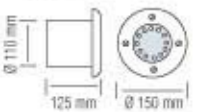

079 005 0002

ELMAS

WHITE

- 220-240V / 50-60Hz
- 1.8W, 98 lm
- Average Life: 50.000 Hrs

HL 945L

WHITE