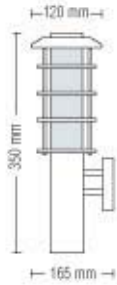

LADİN-2

- 220-240V / 50-60Hz
- Stainless Steel and Galvanized Steel Body
- Diffuser: PC
- Max 60W
- Max 12W ESL

075 002 0004
HL 203

LADİN-4

- 220-240V / 50-60Hz
- Stainless Steel and Galvanized Steel Body
- Diffuser: PC
- Max 60W
- Max 12W ESL