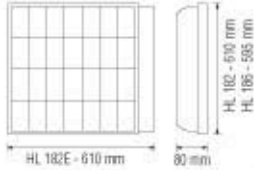

RECESSED TYPE

- 220-240V / 50-60Hz
- With built-in suitable electronic ballast
- For Lamp: 4x20W, 4000 lm