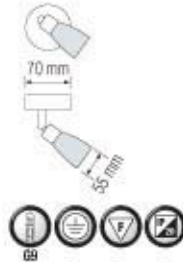

035 007 0001
HL 743

RİVA-1

MAT CHROME

- 220-240V / 50-60Hz
- Max. 40W