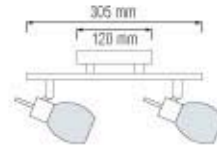

BERGAMA-3

CHROME

- 220-240V / 50-60Hz
- 2x9W ESL
- Max. 2x40W