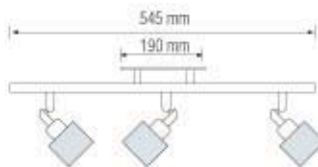

- 220-240V / 50-60Hz
- Max. 2x40W

Bulb Included

035 006 0003

HL 713

EFES-3

CHROME

- 220-240V / 50-60Hz
- Max. 3x40W

Bulb Included