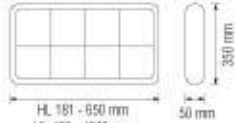

054 005 0040

HL 181 2x20W

054 006 0080

HL 185 2x40W

SURFACE TYPE

- 220-240V / 50-60Hz
- With built-in suitable ballast & starter
- For Lamp: 2x20W, 2000 lm
  2x40W, 5000 lm