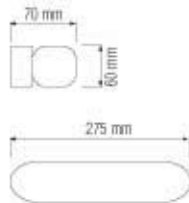

HOROZ ELECTRIC

Wall Light / LED Wall Light

ERDEK

029 001 0005

HL 855L

WHITE

RED

- 220-240V / 50-60Hz
- 5W, 325 lm
- 4000K
- Average Life: 30.000 Hrs