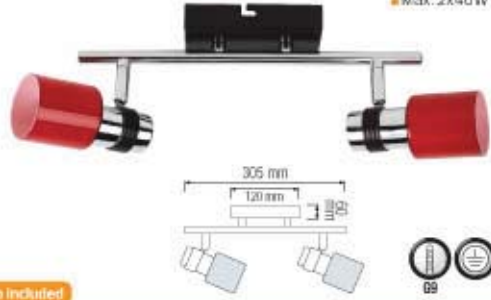

Bulb included

035 001 0003
HL 7152

MANYAS-3

CHROME

- 220-240V / 50-60Hz
- Max. 2x40W