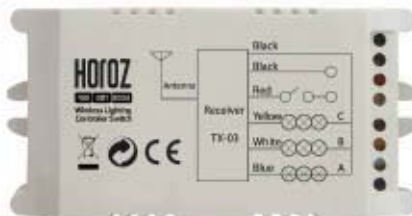

30m-60m

TIMER-1

108 001 0001

Mechanical Daily Timer Plug

- Working voltage: AC 220-240V 50Hz
- Power: 3500W
- Current: 16A
- 24 On/Off Programs
- Minimum Setting: 30 minutes
- 24 Hours Programming

TIMER-2

108 002 0001