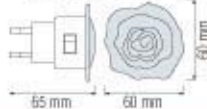

LED NIGHT LAMP

085 001 0004

HL 993L

MAX

WHITE

BLUE

GREEN

RED

- 220-240V / 50-60Hz
- Each Led 2,3 lm
- Average Life: 20.000 Hrs