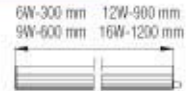

6W - 30 cm

- 540 lm
- 810 lm
- 1080 lm
- 1440 lm

9W - 60 cm

12W - 90 cm

16W - 120 cm

- Average Life: 20.000 Hrs
- 220-240V / 50-60Hz
- 6400K

HOROZ ELECTRIC

LED Batten Light Electronic Wall Lamp