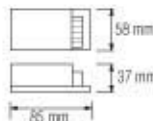

VEGA-36

- AC 220-240V / 50-60Hz
- Output Voltage: DC 12V
- Output Power: 36W
- Output Current: 3A
- For 5m 35x28 SMD LED Strip
- For 15m 50x50 SMD LED Strip