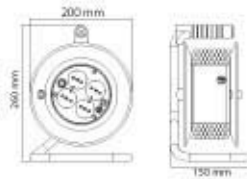

104 006 0015

CABLE REEL

REEL-15

15 meters

- Operation Voltage: 250V~/50-60Hz
- Max. 3500W
- Max. 16A
- 3x1.5 mm²
- 4 Sockets
- 15 Meters
- Overload Protection