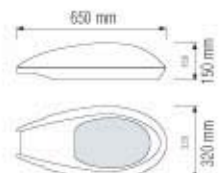

VATAN-250

DARK GREY

- 220-240V / 50-60Hz
- Max. 250W

HOROZ ELECTRIC

**Street Light
LED Street Light**

073 002 0060

HL 190