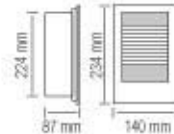

GRANİT

- 220-240V / 50-60Hz
- 1.8W, 105 lm
- Average Life: 50.000 Hrs