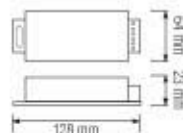

083 001 0120
HL 557

VESTA-120

WATERPROOF

- AC 220-240V / 50-60Hz
- Output Voltage: DC 12V
- Output Power: 120W
- Output Current: 10A
- For Max. 25m 35x28 SMD Led Strip
- For Max. 8m 50x50 SMD Led Strip

083 001 0180
HL 558

VESTA-180

WATERPROOF

- AC 220-240V / 50-60Hz
- Output Voltage: DC 12V
- Output Power: 180W
- Output Current: 15A
- For Max. 37m 35x28 SMD Led Strip
- For Max. 12m 50x50 SMD Led Strip

083 001 0200
HL 559

VESTA-200

WATERPROOF

- AC 220-240V / 50-60Hz
- Output Voltage: DC 12V
- Output Power: 200W
- Output Current: 17A
- For Max. 40m 35x28 SMD Led Strip
- For Max. 13m 50x50 SMD Led Strip

100 001 0072

RGB Controller 2A

- DC 12V - 24V
- Output Voltage: DC 12V - 24V
- Output Power: 72W
- Output Current: 2A/Each Color

For Max. 15m 35x28 SMD LED Strip
For Max. 9m 50x50 SMD LED Strip

100 002 0144

RGB Controller 4A

- DC 12V - 24V
- Output Voltage: DC 12V - 24V
- Output Power: 144W
- Output Current: 4A/Each Color

For Max. 30m 35x28 SMD LED Strip
For Max. 10m 50x50 SMD LED Strip

RGB Amplifier 12A

AMPLIFIER-12A

101 001 0144

- Input Voltage: DC 12V - 24V
- Output Voltage: DC 12V - 24V
- Output Power: 144W
- Output Current: 4A/Each Color
- 50x50 RGB Led Strips
  10 Meters with 60Leds/Meter.
- 35x28 RGB Led Strips
  30 Meters with 60Leds/Meter

144W

RGB Amplifier 24A

AMPLIFIER-24A

101 001 0288

- Input Voltage: DC 12V - 24V
- Output Voltage: DC 12V - 24V
- Output Power: 288W
- Output Current: 8A/Each Color
- 50x50 RGB Led Strips
  20 Meters with 60Leds/Meter.
- 35x28 RGB Led Strips
  60 Meters with 60Leds/Meter

288W