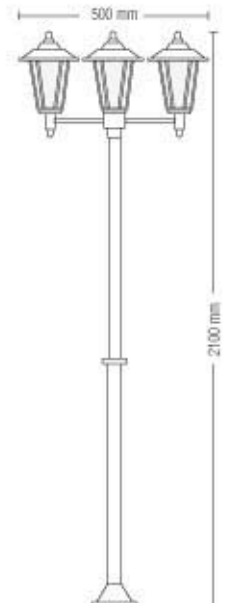

AKASYA-6

- 220-240V / 50-60Hz
- Stainless Steel Body
- Diffuser: Glass
- Max 3x60W