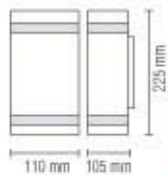

075 010 0003
HL 248

GARDENYA-3

- 220-240V / 50-60Hz
- Stainless Steel Body+PC
- Max 35W

Bulb included

075 010 0004
HL 249

GARDENYA-4

- 220-240V / 50-60Hz
- Stainless Steel Body+PC
- Max 2x35W

Bulb included