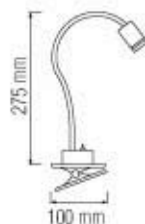

DİLARA

RED

WHITE

BLACK

- 220-240V / 50-60Hz
- 3W, 130 lm
- 3000K
- Average Life: 30.000 Hrs

ON-OFF