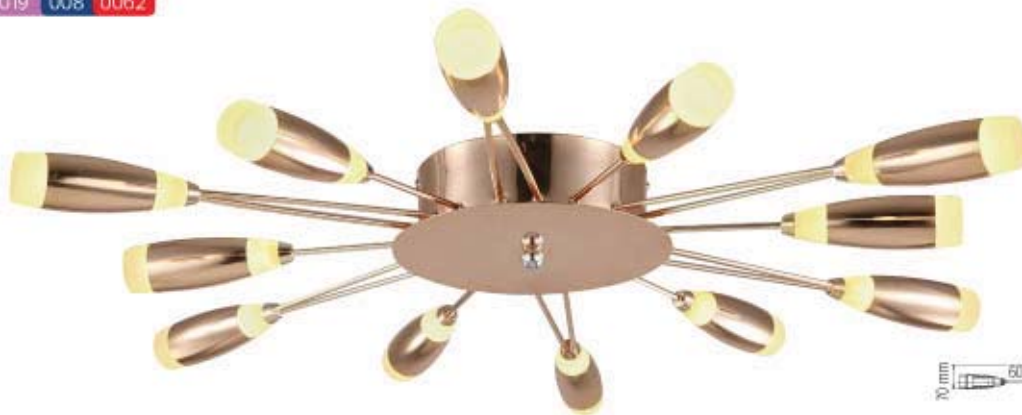

- 220-240V / 50-60Hz
- Average Life: 50.000 Hrs
- 24W
- 1500 lm
- 4000K

LED SUSPENSION LIGHT

FAVORI

019 008 0062

CHROME

COPPER

BROWN

- 220-240V / 50-60Hz
- Average Life: 50.000 Hrs
- 62W
- 2500 lm
- 4000K