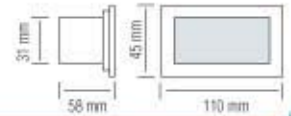

079 021 0002

HL 954L

PERLE

- 220-240V / 50-60Hz
- Aluminium + Stainless Steel, PCB Board
- 1.2W, 72 lm
- Average Life: 50.000 Hrs