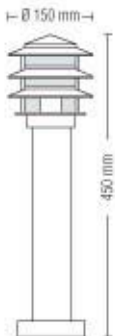

KAYIN-1

075 003 0001

HL 205

- 220-240V / 50-60Hz
- Stainless Steel and Galvanized Steel Body
- Diffuser: PC
- Max 60W

KAYIN-2

075 003 0002

HL 206

- 220-240V / 50-60Hz
- Stainless Steel and Galvanized Steel Body
- Diffuser: PC
- Max 60W

KAYIN-3

075 003 0003

HL 208

- 220-240V / 50-60Hz
- Stainless Steel and Galvanized Steel Body
- Diffuser: PC
- Max 60W

KAYIN-4

075 003 0004

HL 209

- 220-240V / 50-60Hz
- Stainless Steel and Galvanized Steel Body
- Diffuser: PC
- Max 60W