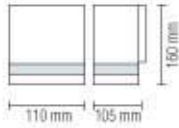

075 010 0001
HL 246

GARDENYA-1

- 220-240V / 50-60Hz
- Stainless Steel Body+PC
- Max 35W

Bulb included

075 010 0002
HL 247