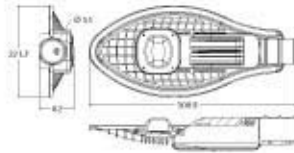

074 004 0030

BROADWAY-30

DARK GREY

- 100-240V / 50-60Hz
- 4200K
- 1x30W
- 3150 lm
- Average Life: 50.000 Hrs