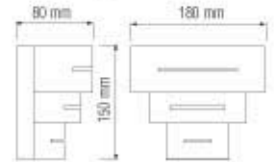

MENGEN

028 001 0001

HL 850

WHITE

BLACK

RED

- 220-240V / 50-60Hz
- Max. 40W