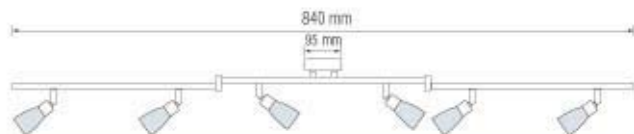

035 007 0001
HL 743

RİVA-1

MAT CHROME

- 220-240V / 50-60Hz
- Max. 40W

Bulb Included

035 007 0002
HL 744

RİVA-2

MAT CHROME

- 220-240V / 50-60Hz
- Max. 2x40W

Bulb Included

035 007 0003
HL 745

RİVA-3

MAT CHROME

- 220-240V / 50-60Hz
- Max. 3x40W

Bulb Included

035 007 0005
HL 747

RİVA-5

MAT CHROME

- 220-240V / 50-60Hz
- Max. 3x40W

Bulb Included

035 007 0004
HL 746

RİVA-4

MAT CHROME

- 220-240V / 50-60Hz
- Max. 4x40W

Bulb Included

035 007 0006
HL 748

RİVA-6

MAT CHROME

- 220-240V / 50-60Hz
- Max. 6x40W

Bulb Included