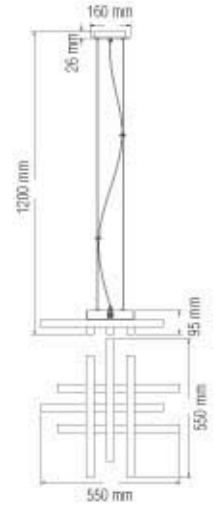

BLACK

WHITE

- 220-240V / 50-60Hz
- Average Life: 50.000 Hrs
- 50W
- 800 lm
- 4000K