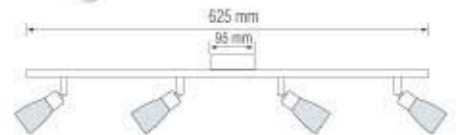

- 220-240V / 50-60Hz
- Max. 3x40W

Bulb Included

035 007 0004
HL 746

RİVA-4

MAT CHROME

- 220-240V / 50-60Hz
- Max. 4x40W

Bulb Included

035 007 0006
HL 748