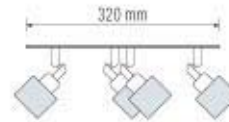

035 006 0004

HL 714

EFES-4

CHROME

- 220-240V / 50-60Hz
- Max. 4x40W