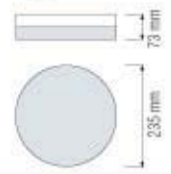

MAT CHROME

Diffuser: Glass

- 220-240V / 50-60Hz
- Max. 60W
- Max. 12W ESL