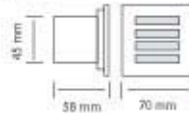

079 019 0001

HL 952L

BRONZ

- 220-240V / 50-60Hz
- Aluminium + Stainless Steel, PCB Board
- 0.9W, 57 lm
- Average Life: 50.000 Hrs