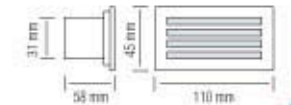

079 022 0002

HL 955L

AMBER

- 220-240V / 50-60Hz
- Aluminium + Stainless Steel, PCB Board
- 1.2W, 72 lm
- Average Life: 50.000 Hrs