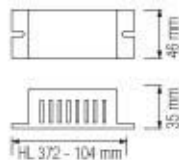

ELECTRONIC TRANSFORMER

220-240V / 50-60Hz