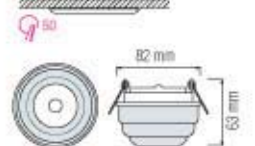

CLEAR BROWN BLUE

YELLOW PURPLE

- 220-240V / 50-60Hz
- Max. 20W