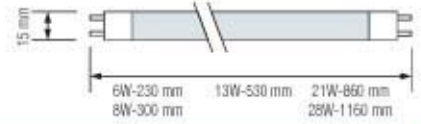

TUBE-5

004	001	0006	6W, 280-310 lm
004	001	0008	8W, 400-430 lm
004	001	0013	13W, 1045-1140 lm
004	001	0021	21W, 1660-1850 lm
004	001	0028	28W, 2350-2470 lm

T5 DAYLIGHT

■ Average Life: 8.000 Hrs

TUBE-8

004	003	0010	10W, 280-310 lm
004	003	0015	15W, 560-630 lm
004	003	0018	18W, 960-1150 lm
004	003	0030	30W, 1720-2100 lm
004	003	0036	36W, 2400-2760 lm
004	003	0058	58W, 4080-5000 lm

T8 DAYLIGHT

■ Average Life: 8.000 Hrs