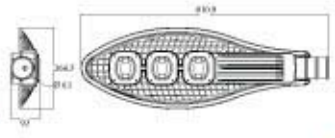

BROADWAY-150

DARK GREY

- 200-240V / 50-60Hz
- 4200K
- 3x50W
- 15750 lm
- Average Life: 50.000 Hrs