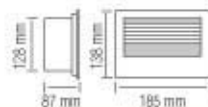

OPAL

- 220-240V / 50-60Hz
- 2.7W, 160 lm
- Average Life: 50.000 Hrs