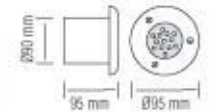

BLUE

**HOROZ ELECTRIC**

Inground & Recessed Type LED Lamp

079 004 0002

İNCİ

- 220-240V / 50-60Hz
- 1.2W, 75 lm
- Average Life: 50.000 Hrs

HL 941L

WHITE