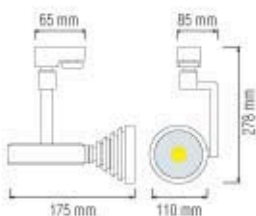

PRAG-12

018 003 0012

HL 824L

4.2 INCH

WHITE

BLACK

SILVER

- 220-240V / 50-60Hz
- Average Life: 40.000 Hrs
- 12W
- 852 lm
- 4200K