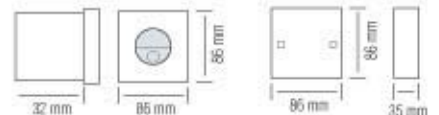

GOLD

079 025 0003

WHITE

- 220-240V / 50-60Hz
- 3W, 240 lm
- 4200K
- With PIR Sensor
- Average Life: 30.000 Hrs