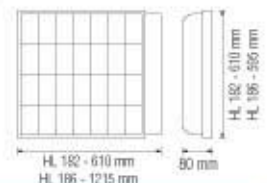

054 004 0080

HL 182 4x20W

RECESSED TYPE

- 220-240V / 50-60Hz
- With built-in suitable ballast & starter
- For Lamp: 4x20W, 4000 lm