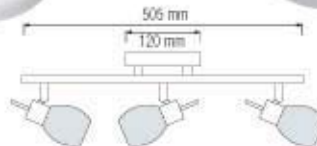

BERGAMA-4

CHROME

- 220-240V / 50-60Hz
- 3x9W ESL
- Max. 3x40W