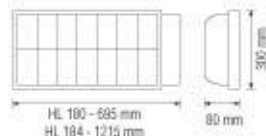

054 003 0040

HL 180 2x20W

RECESSED TYPE

- 220-240V / 50-60Hz
- With built-in suitable ballast & starter
- For Lamp: 2x20W, 2000 lm