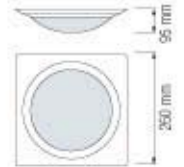

KONAK-2

026 002 0002

HL 635M

CHROME + MAT CHROME

Diffuser: Glass

- 220-240V / 50-60Hz
- Max. 60W
- Max. 12W ESL