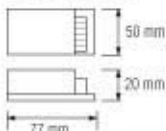

VEGA-10

- AC 220-240V / 50-60Hz
- Output Voltage: DC 12V
- Output Power: 10W
- Output Current: 0,8A
- For 2m 35x28 SMD LED Strip
- For 1m 50x50 SMD LED Strip