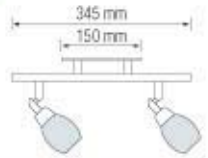

- 220-240V / 50-60Hz
- Max. 40W
- Max. 9W ESL

Bulb included

035 005 0002
HL 716

KEMER-2

CHROME

- 220-240V / 50-60Hz
- Max. 2x40W
- Max. 2x9W ESL

Bulb included

035 005 0003
HL 717