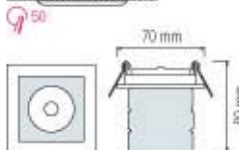

CLEAR BROWN BLUE

YELLOW PURPLE

- 220-240V / 50-60Hz
- Max. 20W