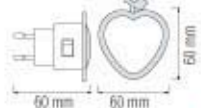

085 001 0003

HL 992L

BUGS

WHITE

BLUE

GREEN

RED

- 220-240V / 50-60Hz
- Each Led 2,3 lm
- Average Life: 20.000 Hrs