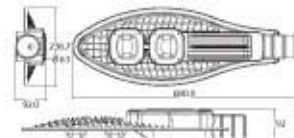

BROADWAY-100

DARK GREY

- 200-240V / 50-60Hz
- 4200K
- 2x50W
- 10500 lm
- Average Life: 50.000 Hrs