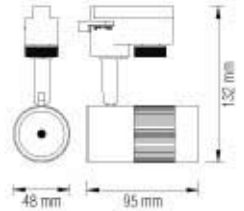

MILANO-8

018 008 0008

HL 836L

1.7 INCH

WHITE

BLACK

SILVER

- 220-240V / 50-60Hz
- Average Life: 40.000 Hrs
- 8W
- 600 lm
- 4200K