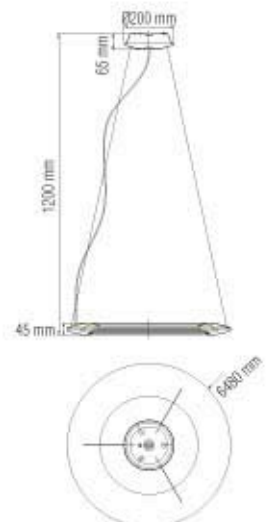

- ROSE
- CHROME
- WHITE

- 220-240V / 50-60Hz
- Average Life: 50.000 Hrs
- 41W
- 1500 lm
- 4000K