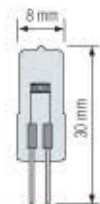

JCDR

JCG 4

10W, 150 lm

20W, 250 lm

35W, 550 lm

- 12V
- Average Life: 2.000 Hrs