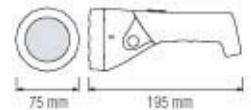

PUSKAS-2

084 005 0002

HL 332L