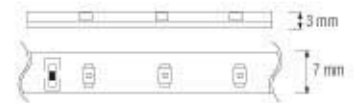

VOLGA

Can be cut each 1 meter.

LED Ropelight

LED ROPELIGHT 099 001 0001

IP44
LED Ropelight can be cut for every 2 meters.

- 2 LINE**
- 100m ROLL**
- 13 mm**
- 1.8 watt/meter**
- 30 bulb/meter**
- 10 accessories**