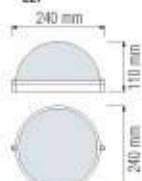

070 014 0100

HL 925

MUNZUR

WHITE

BLACK

- 220-240V / 50-60Hz
- Max. 100W