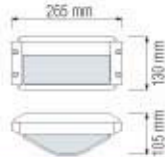

070 010 0060

HL 910

HAZAR

WHITE

BLACK

- 220-240V / 50-60Hz
- Max. 60W