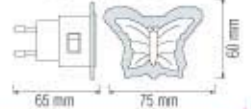

DUFFY

WHITE

BLUE

GREEN

RED

- 220-240V / 50-60Hz
- Each Led 2,3 lm
- Average Life: 20.000 Hrs

085 001 0001

HL 990L