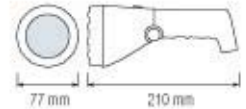

HOROZ ELECTRIC

Rechargeable & Emergency LED Lantern / Rechargeable LED Headlight

084 001 0001

CRUYFF

RECHARGEABLE

LED TORCH

HL 334L

- 220-240V / 50-60Hz
- 1W 100 lm
- 4V 900mAh Rechargeable Sealed-Acid Battery
- Duration Time: 2.5 Hours
- Average Life: 30.000 Hrs

ON-OFF

084 002 0001

ORTEGA

RECHARGEABLE

LED TORCH

HL 335L

- 220-240V / 50-60Hz
- 1W 100 lm
- 4V 900mAh Rechargeable Sealed-Acid Battery
- Duration Time: 2.5 Hours
- Average Life: 30.000 Hrs

ON-OFF

HOROZ ELECTRIC

Rechargeable & Emergency LED Lantern / Rechargeable LED Headlight

084 003 0001

MARADONA-1

RECHARGEABLE

LED TORCH

HL 336L

- 220-240V / 50-60Hz
- 3W 200 lm
- 4V 3Ah Rechargeable Sealed-Acid Battery
- Duration Time: 4 Hours
- Average Life: 30.000 Hrs

ON-OFF

084 003 0002

MARADONA-2

RECHARGEABLE

LED TORCH

HL 337L

- 220-240V / 50-60Hz
- 3W 200 lm
- 6V 4.5Ah Rechargeable Sealed-Acid Battery
- Duration Time: 6 Hours
- Average Life: 30.000 Hrs

ON-OFF