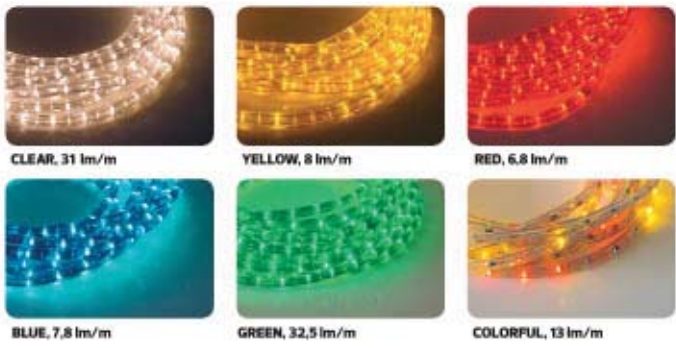

VOLGA

Can be cut each 1 meter.

LED Ropelight

LED ROPELIGHT 099 001 0001

IP44
LED Ropelight can be cut for every 2 meters.

- 2 LINE**
- 100m ROLL**
- 13 mm**
- 1.8 watt/meter**
- 30 bulb/meter**
- 10 accessories**