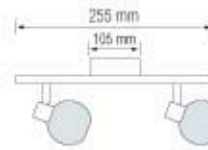

BODRUM-2

MAT CHROME

HL 786N

- 220-240V / 50-60Hz
- 2x9W ESL