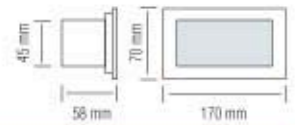

SEDEF

- 220-240V / 50-60Hz
- Aluminium + Stainless Steel PCB Board
- 1.6W, 90 lm
- Average Life: 50.000 Hrs