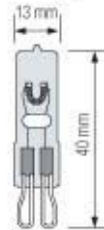

25W, 270 lm

40W, 420 lm

- 220-240V / 50-60Hz
- Average Life: 2.000 Hrs