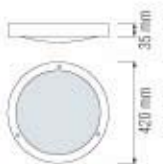

MAT CHROME

Diffuser: Glass

- 220-240V / 50-60Hz
- Max. 2x60W
- Max. 2x12W ESL