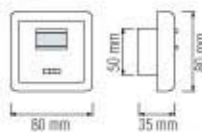

Specification

- Operation Voltage: 220-240V / 50-60Hz
- Detection Distance: 6 + 2 m Max. (-24°C)
- Time-delay: Max: 5 sec - 10+2 min. (adjustable)
- Ambient Light: < 10Lux - 1000Lux
- Sound Control Sensitivity: 30db - 90db (adjustable)
- Average Load: 500W (220V / AC-240V / AC)

088 001 0007

POLO

HL 486