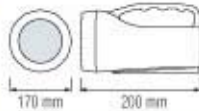

CAFU-1

084 004 0001

HL 338L