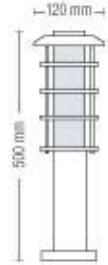

HOROZ ELECTRIC

Garden Lamp / LED Garden Lamp

075 002 0001
HL 200

LADİN-1

- 220-240V / 50-60Hz
- Stainless Steel and Galvanized Steel Body
- Diffuser: PC
- Max 60W
- Max 12W ESL

LADİN-3

075 002 0003
HL 202

- 220-240V / 50-60Hz
- Stainless Steel and Galvanized Steel Body
- Diffuser: PC
- Max 60W
- Max 12W ESL

075 002 0002
HL 201

LADİN-2

- 220-240V / 50-60Hz
- Stainless Steel and Galvanized Steel Body
- Diffuser: PC
- Max 60W
- Max 12W ESL

075 002 0004
HL 203

LADİN-4

- 220-240V / 50-60Hz
- Stainless Steel and Galvanized Steel Body
- Diffuser: PC
- Max 60W
- Max 12W ESL

HOROZ ELECTRIC

Garden Lamp LED Garden Lamp

GARDEN LAMP / LED GARDEN LAMP