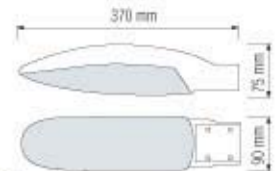

KOWLOON

DARK GREY, CLEAR PC

- 220-240V / 50-60Hz
- 6400K
- 26W
- 2250 lm
- Average Life: 30.000 Hrs

STREET LIGHT / LED STREET LIGHT