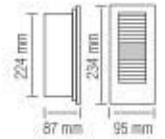

KORNET

- 220-240V / 50-60Hz
- 1.5W, 90 lm
- Average Life: 50.000 Hrs