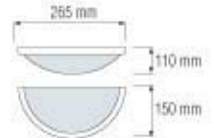

MAT CHROME

Diffuser: Glass

- 220-240V / 50-60Hz
- Max. 60W
- Max. 12W ESL