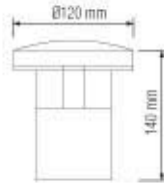

075 001 0003
HL 297

PALMIYE-3

BLACK

- 220-240V / 50-60Hz
- Stainless Steel and Galvanized Steel Body
- Diffuser: PC
- Max 100W
- Max 20W ESL

076 002 0001
HL 210L

MIMOZA-1

MAT CHROME

- Stainless Steel
- 220-240V / 50-60Hz
- 5.5 W
- 6400K
- 186 lm
- Average Life: 30.000 Hrs