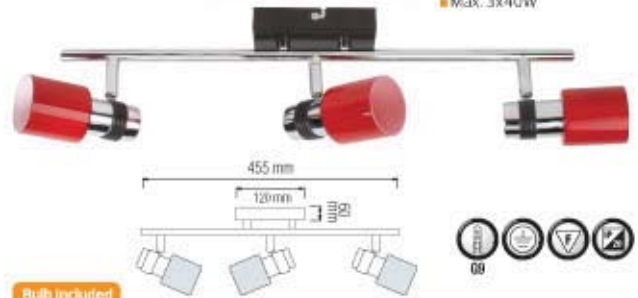

035 001 0003
HL 7152**MANYAS-3****CHROME**

- 220-240V / 50-60Hz
- Max. 2x40W

Bulb included

**HOROZ ELECTRIC****Ceiling Lamp
LED Ceiling Lamp**035 001 0004
HL 7153**MANYAS-4****CHROME**

- 220-240V / 50-60Hz
- Max. 3x40W