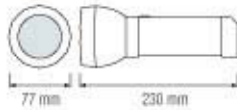

HOROZ ELECTRIC

Rechargeable & Emergency LED Lantern / Rechargeable LED Headlight

084 001 0001

CRUYFF

RECHARGEABLE

LED TORCH

HL 334L

- 220-240V / 50-60Hz
- 1W 100 lm
- 4V 900mAh Rechargeable Sealed-Acid Battery
- Duration Time: 2.5 Hours
- Average Life: 30.000 Hrs

ON-OFF

084 002 0001

ORTEGA

RECHARGEABLE

LED TORCH

HL 335L

- 220-240V / 50-60Hz
- 1W 100 lm
- 4V 900mAh Rechargeable Sealed-Acid Battery
- Duration Time: 2.5 Hours
- Average Life: 30.000 Hrs

ON-OFF

HOROZ ELECTRIC

Rechargeable & Emergency LED Lantern / Rechargeable LED Headlight

084 003 0001

MARADONA-1

RECHARGEABLE

LED TORCH

HL 336L

- 220-240V / 50-60Hz
- 3W 200 lm
- 4V 3Ah Rechargeable Sealed-Acid Battery
- Duration Time: 4 Hours
- Average Life: 30.000 Hrs

ON-OFF

084 003 0002

MARADONA-2

RECHARGEABLE

LED TORCH

HL 337L

- 220-240V / 50-60Hz
- 3W 200 lm
- 6V 4.5Ah Rechargeable Sealed-Acid Battery
- Duration Time: 6 Hours
- Average Life: 30.000 Hrs

ON-OFF